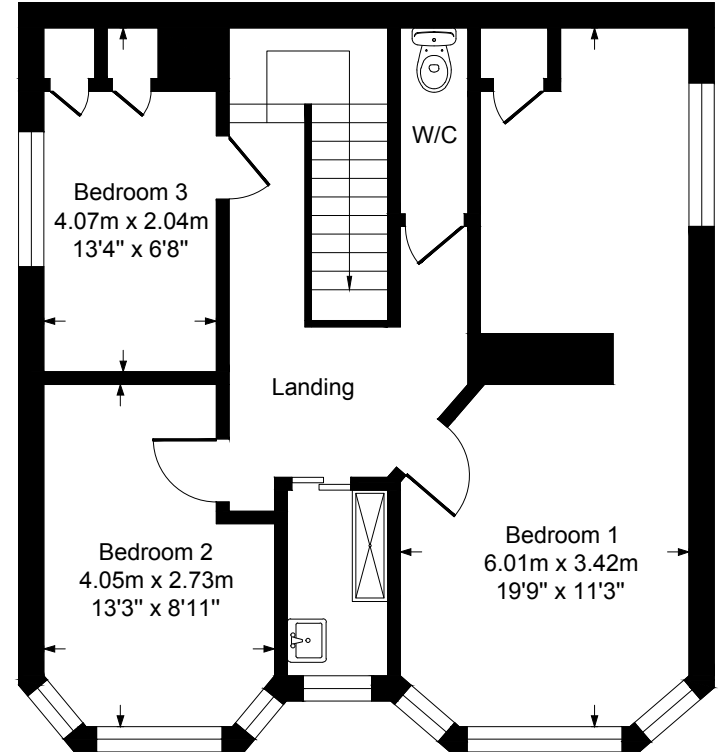

St Mary'snt

Approximate Gross Internal Floor Area = 116.0 sq m / 1250 sq ft

Ground Floor

First Floor