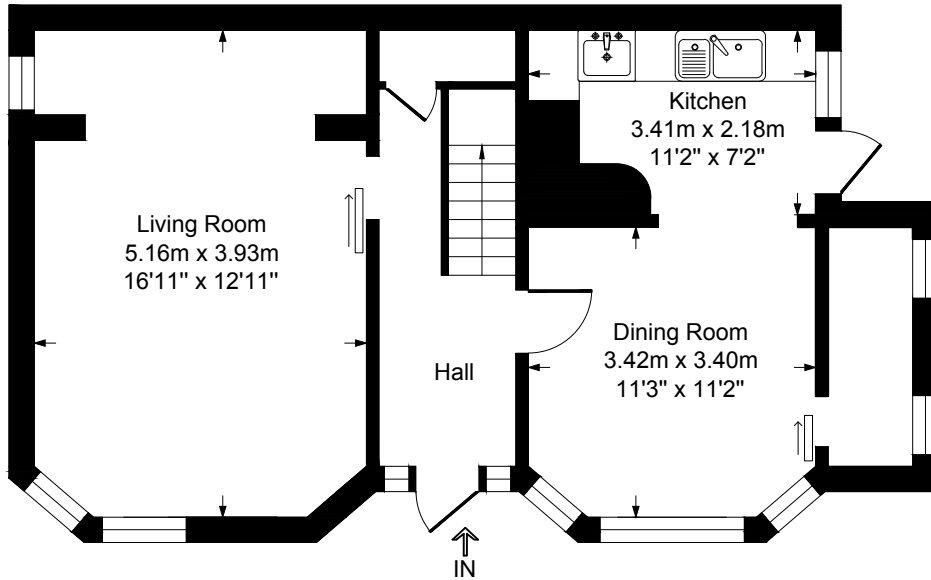

St Mary'snt

Approximate Gross Internal Floor Area = 116.0 sq m / 1250 sq ft

Ground Floor

First Floor